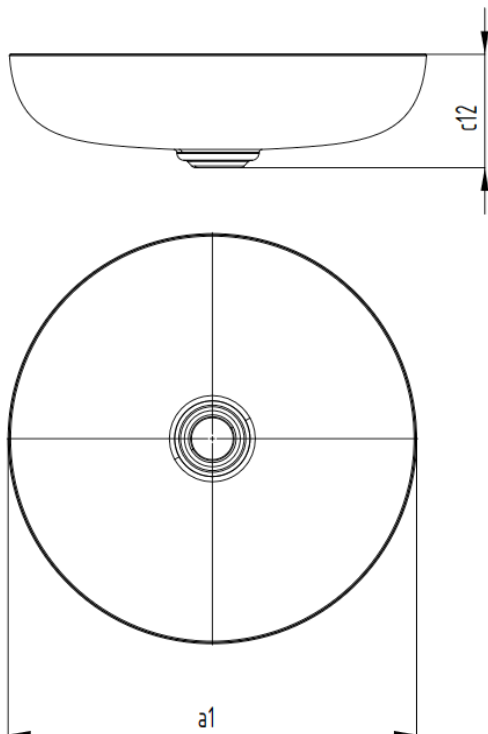

Brand : KALDEWEI, Germany  
 Name : Miena 3180 Washbowl  
 Item Code : 9093 0600 3442  
 Designer : Anke Solomon  
 Color / Finish: Prarie Beige Matt  
 Dimensions : Overall (LxWxH in cm)  
 Ø45 x 12.2cm

**Product info:**

- With easy clean finish
- Enameled on both sides
- Kaldewei Steel Enamel

**Add-on:**

- 1 x 9058 0000 0442 free-flow waste

Model No.	3180	
External length	a1	450 mm
Distance basin surface to bottom edge of waste hole	c12	122 mm
Weight of the enamelled washbasin in kg		7,37 mm